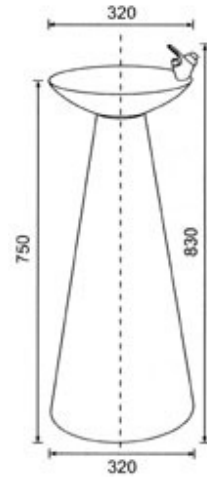

CJ-314: 1 round basin low cone type drinking fountain.

CJ-314 photo:

CJ-314 dimension:

Product characteristics:

- Unique design for drinking fountain in public place.
- All the structures and panels are made by stainless steel, which are durable and never rusty.
- Filters are optional (Filters can be built inside.).
- Height: 830mm.